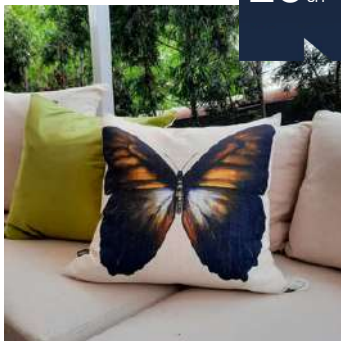

COJIN BUTTERFLY

PRECIO
$112.00
~~$140.00~~

SKU
PWFL1072

MEDIDAS
51 x 51